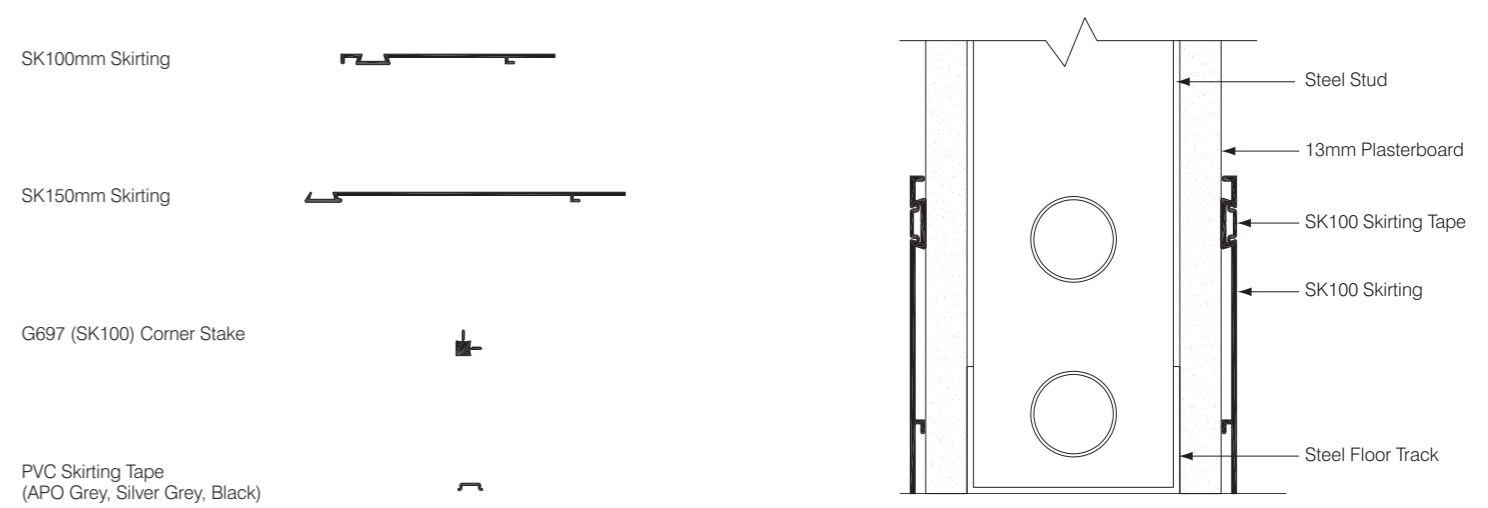

Concealed Fix