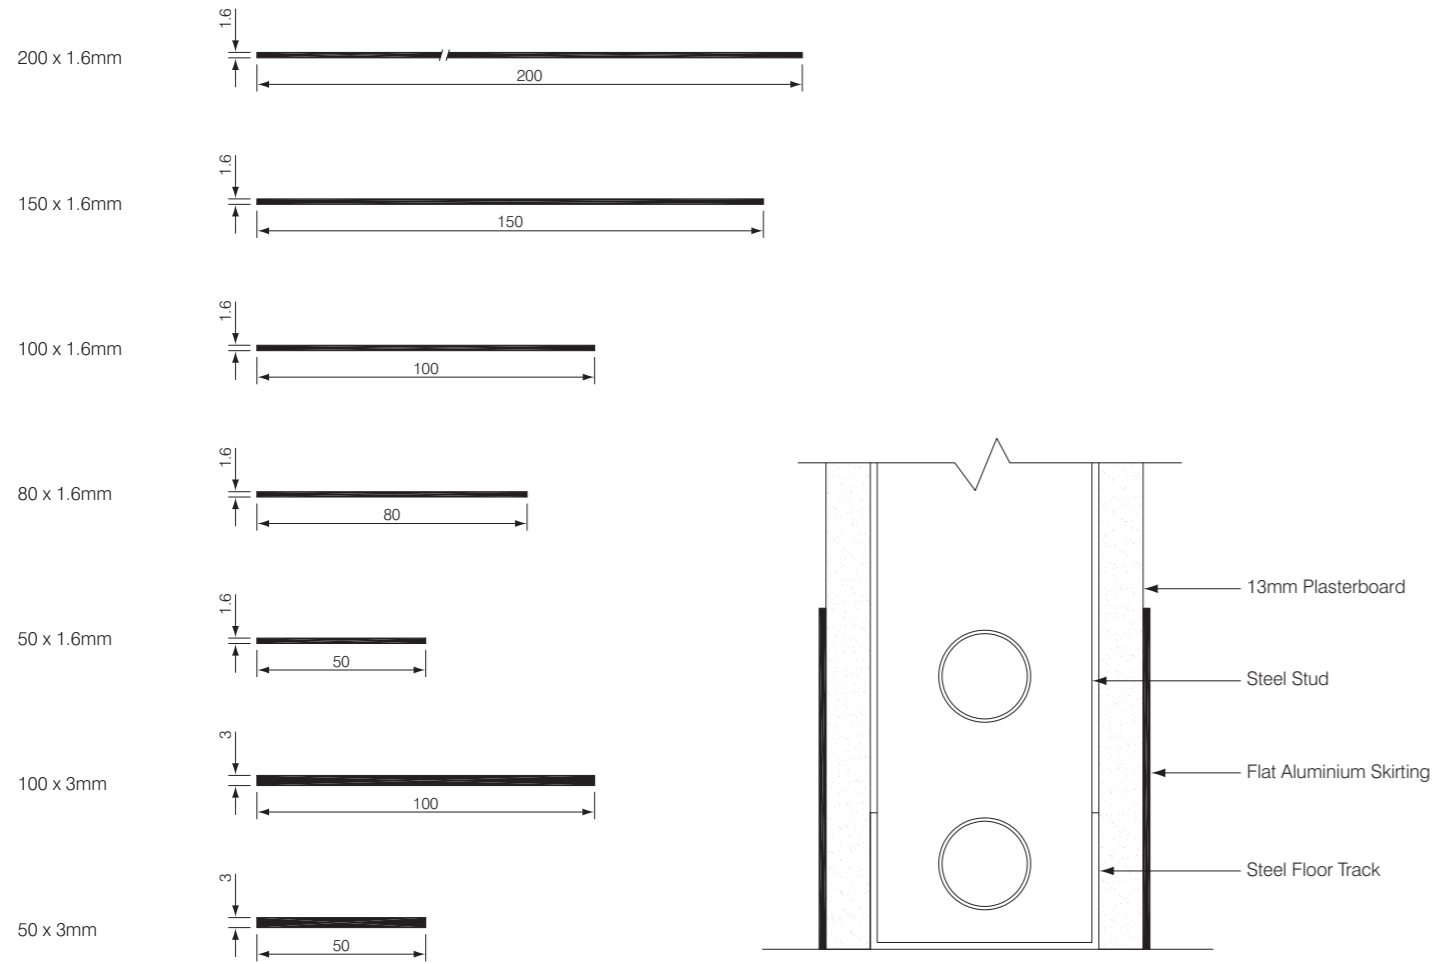

Decorum Specifications

Flat Aluminium