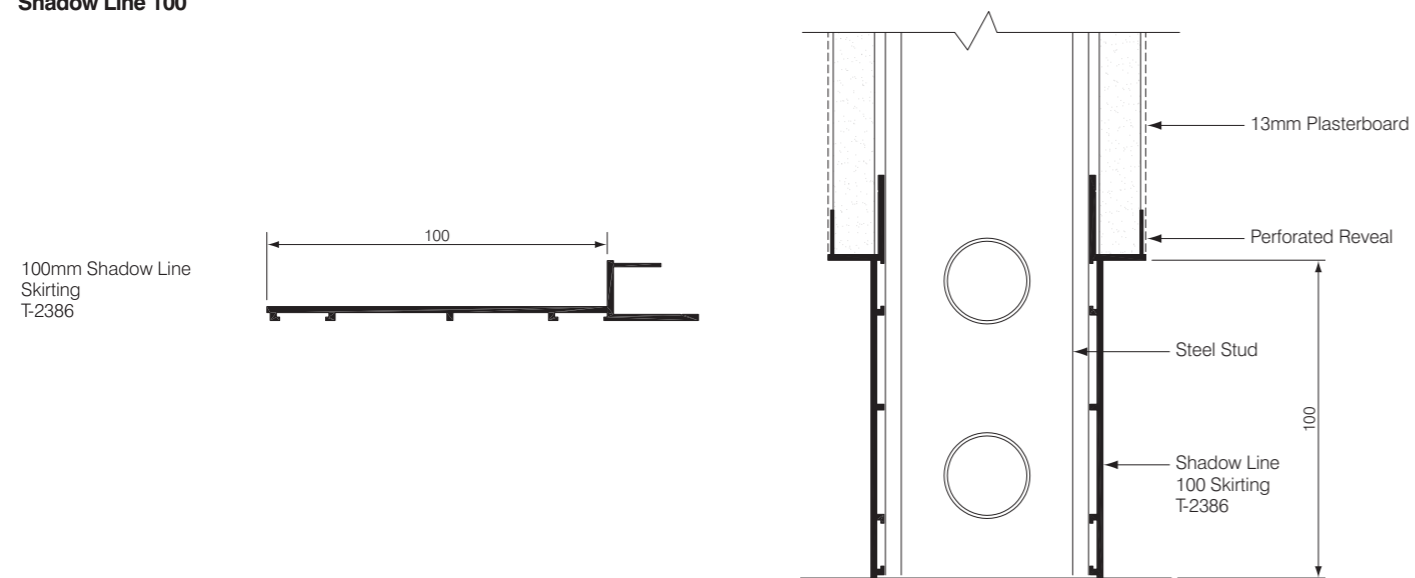

Shadow Line 100