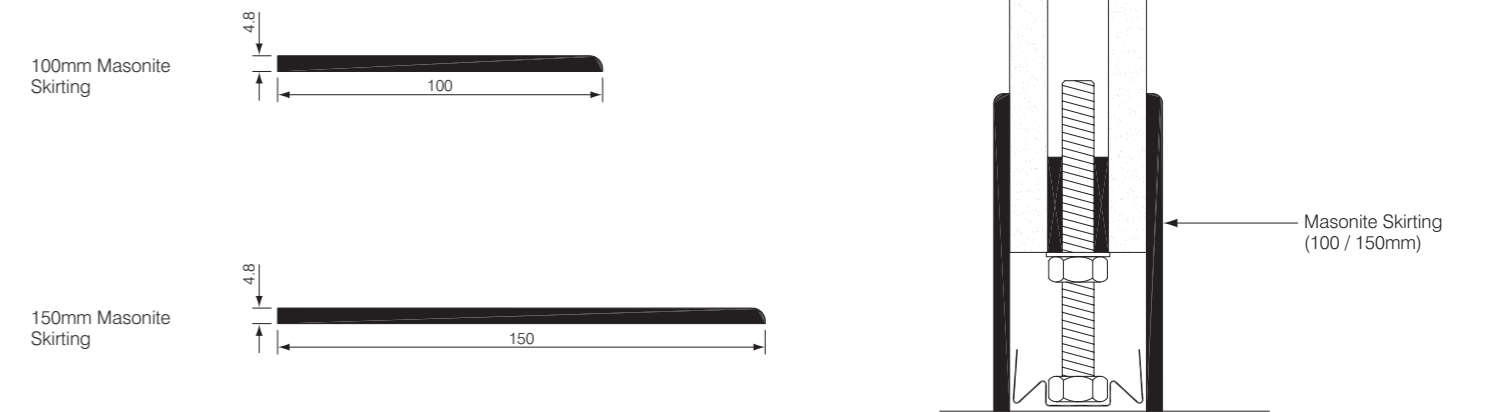

Decorum Specifications

Flat Aluminium

Concealed Fix

Masonite

Shadow Line 100

PVC